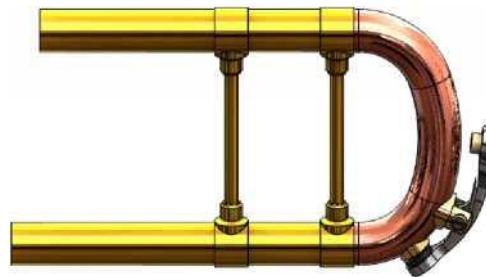

## Новая Модель – JTR1150 / JTR1160R

**Rose Brass Circle Knobs**

**Shorter** Bell Braces

**Yellow Brass** Outer Tubes

Current Model

**New Model**

**New Design** Main Tuning Slide

|||

**One-piece** Braces

JTR1150 / JTR1160R