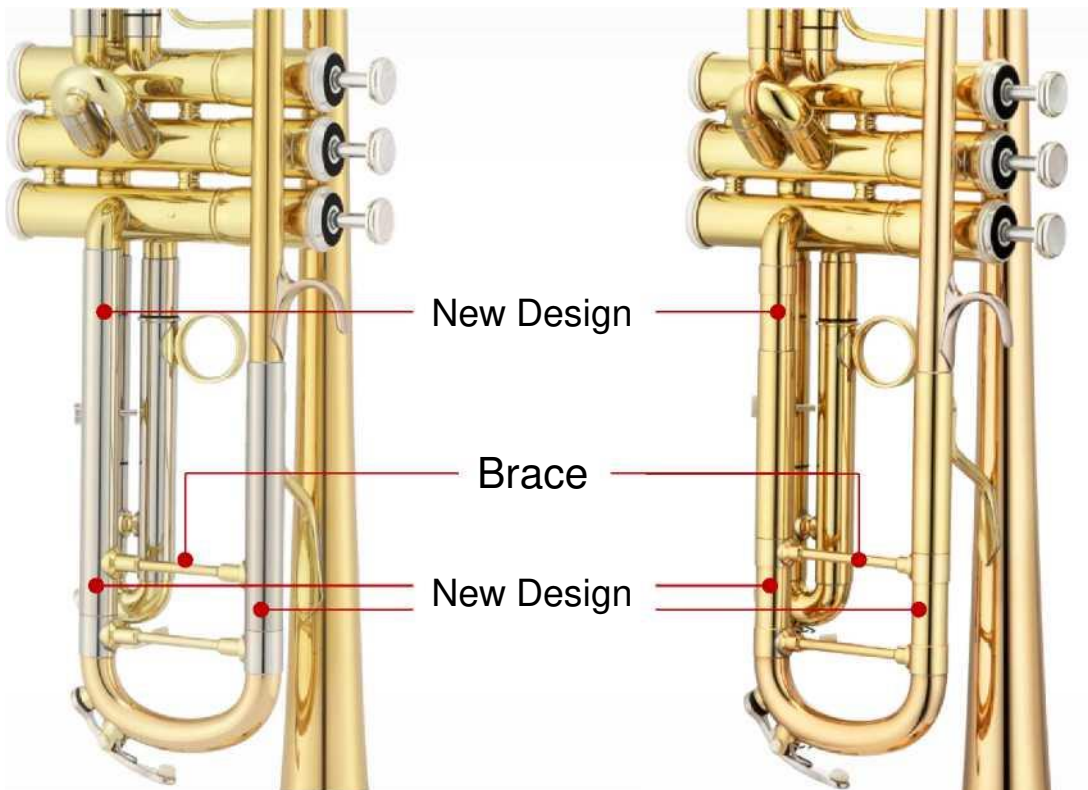

**JUmER. Product Line-up**

## Новая Модель – JTR1150 / JTR1160R

**Rose Brass Circle Knobs**

**Shorter** Bell Braces

**Yellow Brass** Outer Tubes

Current Model

**New Model**

**New Design** Main Tuning Slide

|||

**One-piece** Braces

JTR1150 / JTR1160R