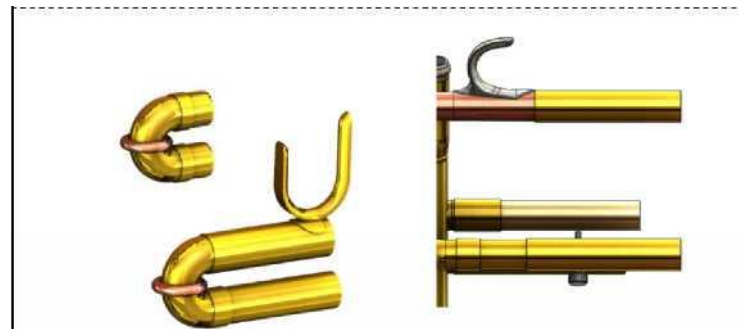

## Новая Модель – JTR1150 / JTR1160R

**Rose Brass Circle Knobs**

**Shorter** Bell Braces

**Yellow Brass** Outer Tubes

Current Model

**New Model**

**New Design** Main Tuning Slide

|||

**One-piece** Braces

JTR1150 / JTR1160R